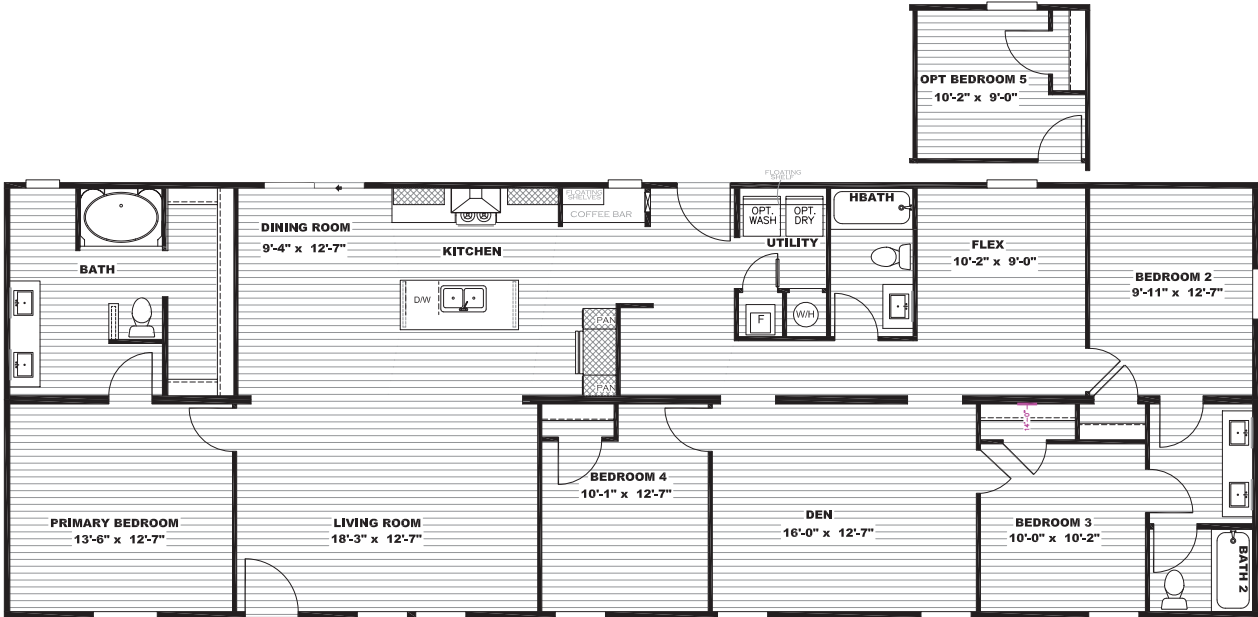

# Snowcap

2,001 sq ft | 4 Bedrooms | 3 Bathrooms

2876

REV 1.23

The home series and floor plans indicated will vary by retailer and state. Your local Home Center can quote you on specific prices and terms of purchase for specific homes. Clayton Home Building Group invests in continuous product and process improvement. All home series, floor plans, specifications, dimension, features, materials, availability, and starting prices shown on this website are artist's renderings or estimates, and are subject to change without notice. imensions are nominal and length and width measurements are from exterior wall to exterior wall.

## FLOORS

16" On Center 2x6 Floor Joist  
Shaw Upgraded Linoleum Throughout

## WINDOWS AND DOORS

36x80 Cottage In-Swing Rear Door  
36x80 Craftsman Style In-Swing Front Door  
Lux Low E Thermo-Pane Windows  
30" Raised 2 Panel Interior Doors  
Full Double Metal Hinges on Interior Doors