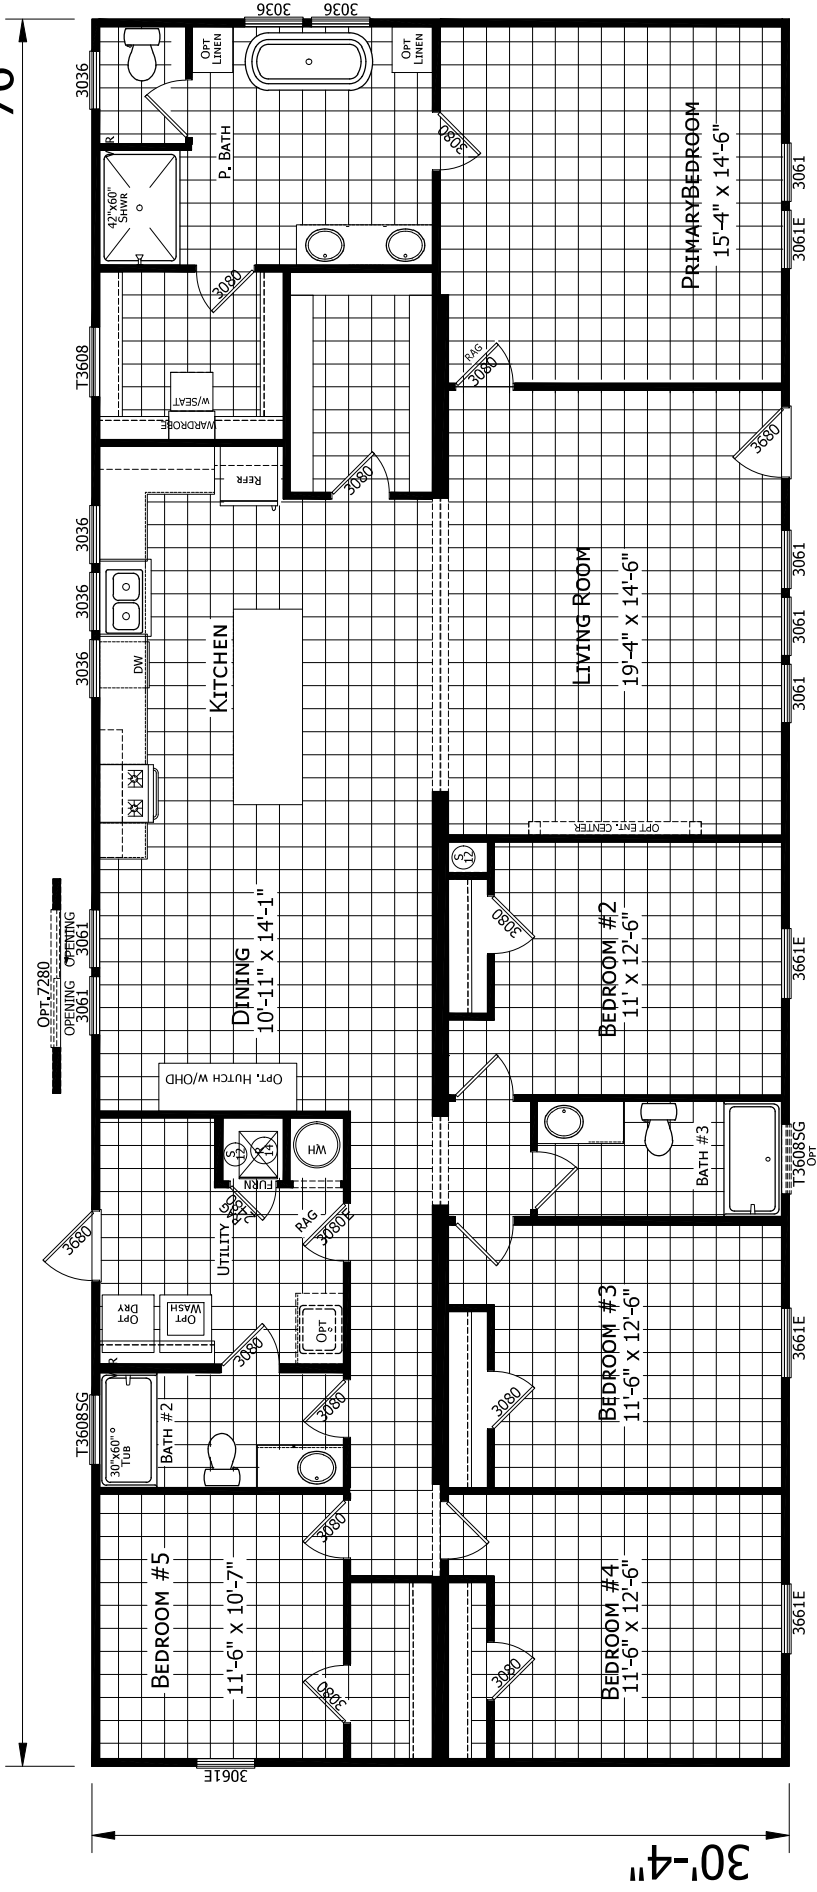

76'

30'-4"

76'-0" x 30'-4"
2305 SQ. FT. TOTAL

| | | | | |
|---|------------------------|--|--|---------------------|
| CHAMPION HOME BUILDERS <small>788 W. 825 BEVERLY BLVD. SUITE 1000, ROCKY HILL, CT 06151 (860) 261-1200</small> | C-191 | MODIFICATIONS | PROJECT: 3276-449-BRV 76'-0" x 29'-8" 4 BD 2 BT <small>DRAWN BY: ORSON CUSTANEDA DATE: 10-28-25 SCALE: 3/16" = 1'-0"</small> | SHEET: L-101 |
| | LITERATURE PLAN | <small>FILENAME: 05-3276-449-BRV LPW-5BD.3BT</small> | <small>PROPRIETARY AND CONFIDENTIAL THESE DRAWINGS AND SPECIFICATIONS ARE ORIGINAL PROPERTY OF CHAMPION HOME BUILDERS COPYRIGHT © 1992-2025 BY CHAMPION</small> | |